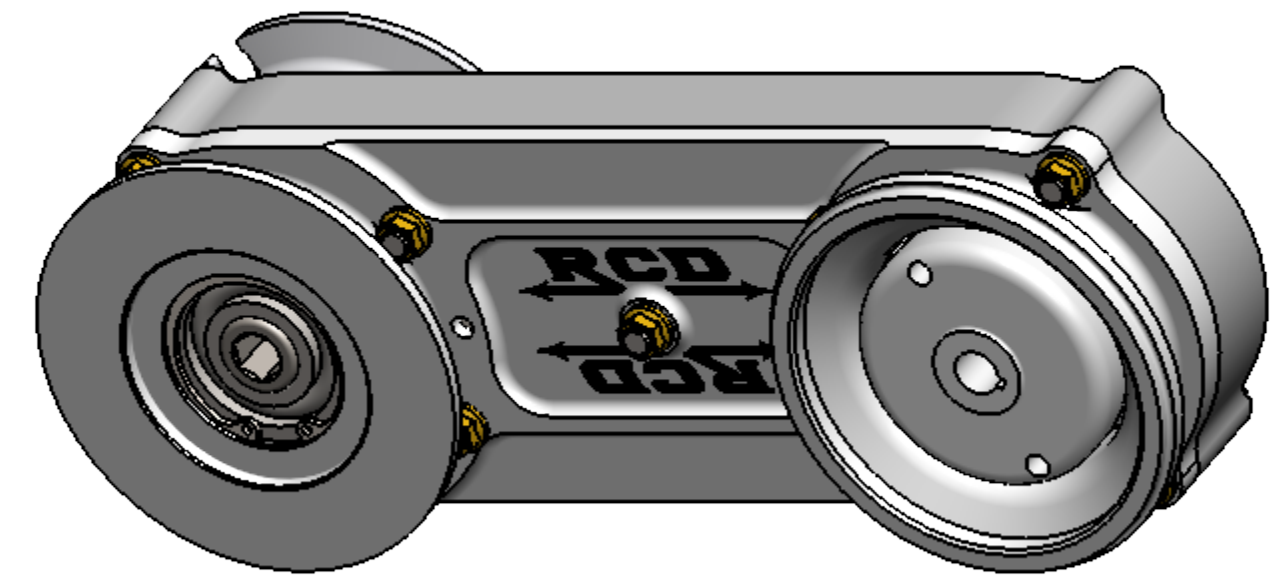

ITEM	PART NO.	DESCRIPTION	QTY
1	302011-01	HOUSING BASE DUAL AND OFFSET DRIVE	1
2	302006-12	MOUNTING FLANGE OFFSET MAGNETO DRIVE BASE	1
3	356901-12	FHCS 1/4-20 x .75 MOD	4
4	302021-05	INPUT DRIVE SHAFT SHORT FOR OFFSET MAG DRIVE	1
5	302031-04	DRIVE SPROCKET OFFSET MAGNETO DRIVE	1
6	350522-20	68 BALL BRG 25 x 47 x 12	1
7	353512-12	3/16 x 0.75 DOWEL PIN	2
8	302011-03	HOUSING FRONT OFFSET MAGNETO DRIVE	1
9	356825-08	FHCS 1/4-28 X 0.50	4
10	1310-544-12	8MGT-544-8m-12 POLYCHAIN BELT	1
11	301830-02	COUPLER HALF MSD MAGNETO	1
12	351032-098	SPIROLOX EXT MED 0.984 SHAFT	1
13	351020-187	SPIROLOX INT LITE 1.875 BORE	1
14	355431-10	5/16-24 NUT HEX FLANGED LOCK	1
15	352503-05	5/16 AN WASHER	1
16	354910-25	ROTEX SPYDER #24 GREEN	1
17	350525-03	62 BALL BRG 17 x 40 x 12	2
18	302031-05	DRIVEN SPROCKET OFFSET AND DUAL MAGNETO DRIVE	1
19	356525-24	BHCS 1/4-28 x 1.50	9
20	355425-60	1/4-28 NUT HEX FLANGED LOCK	9
21	351005-156	SNAP RING INT 1.575 HOUSING x .062	2