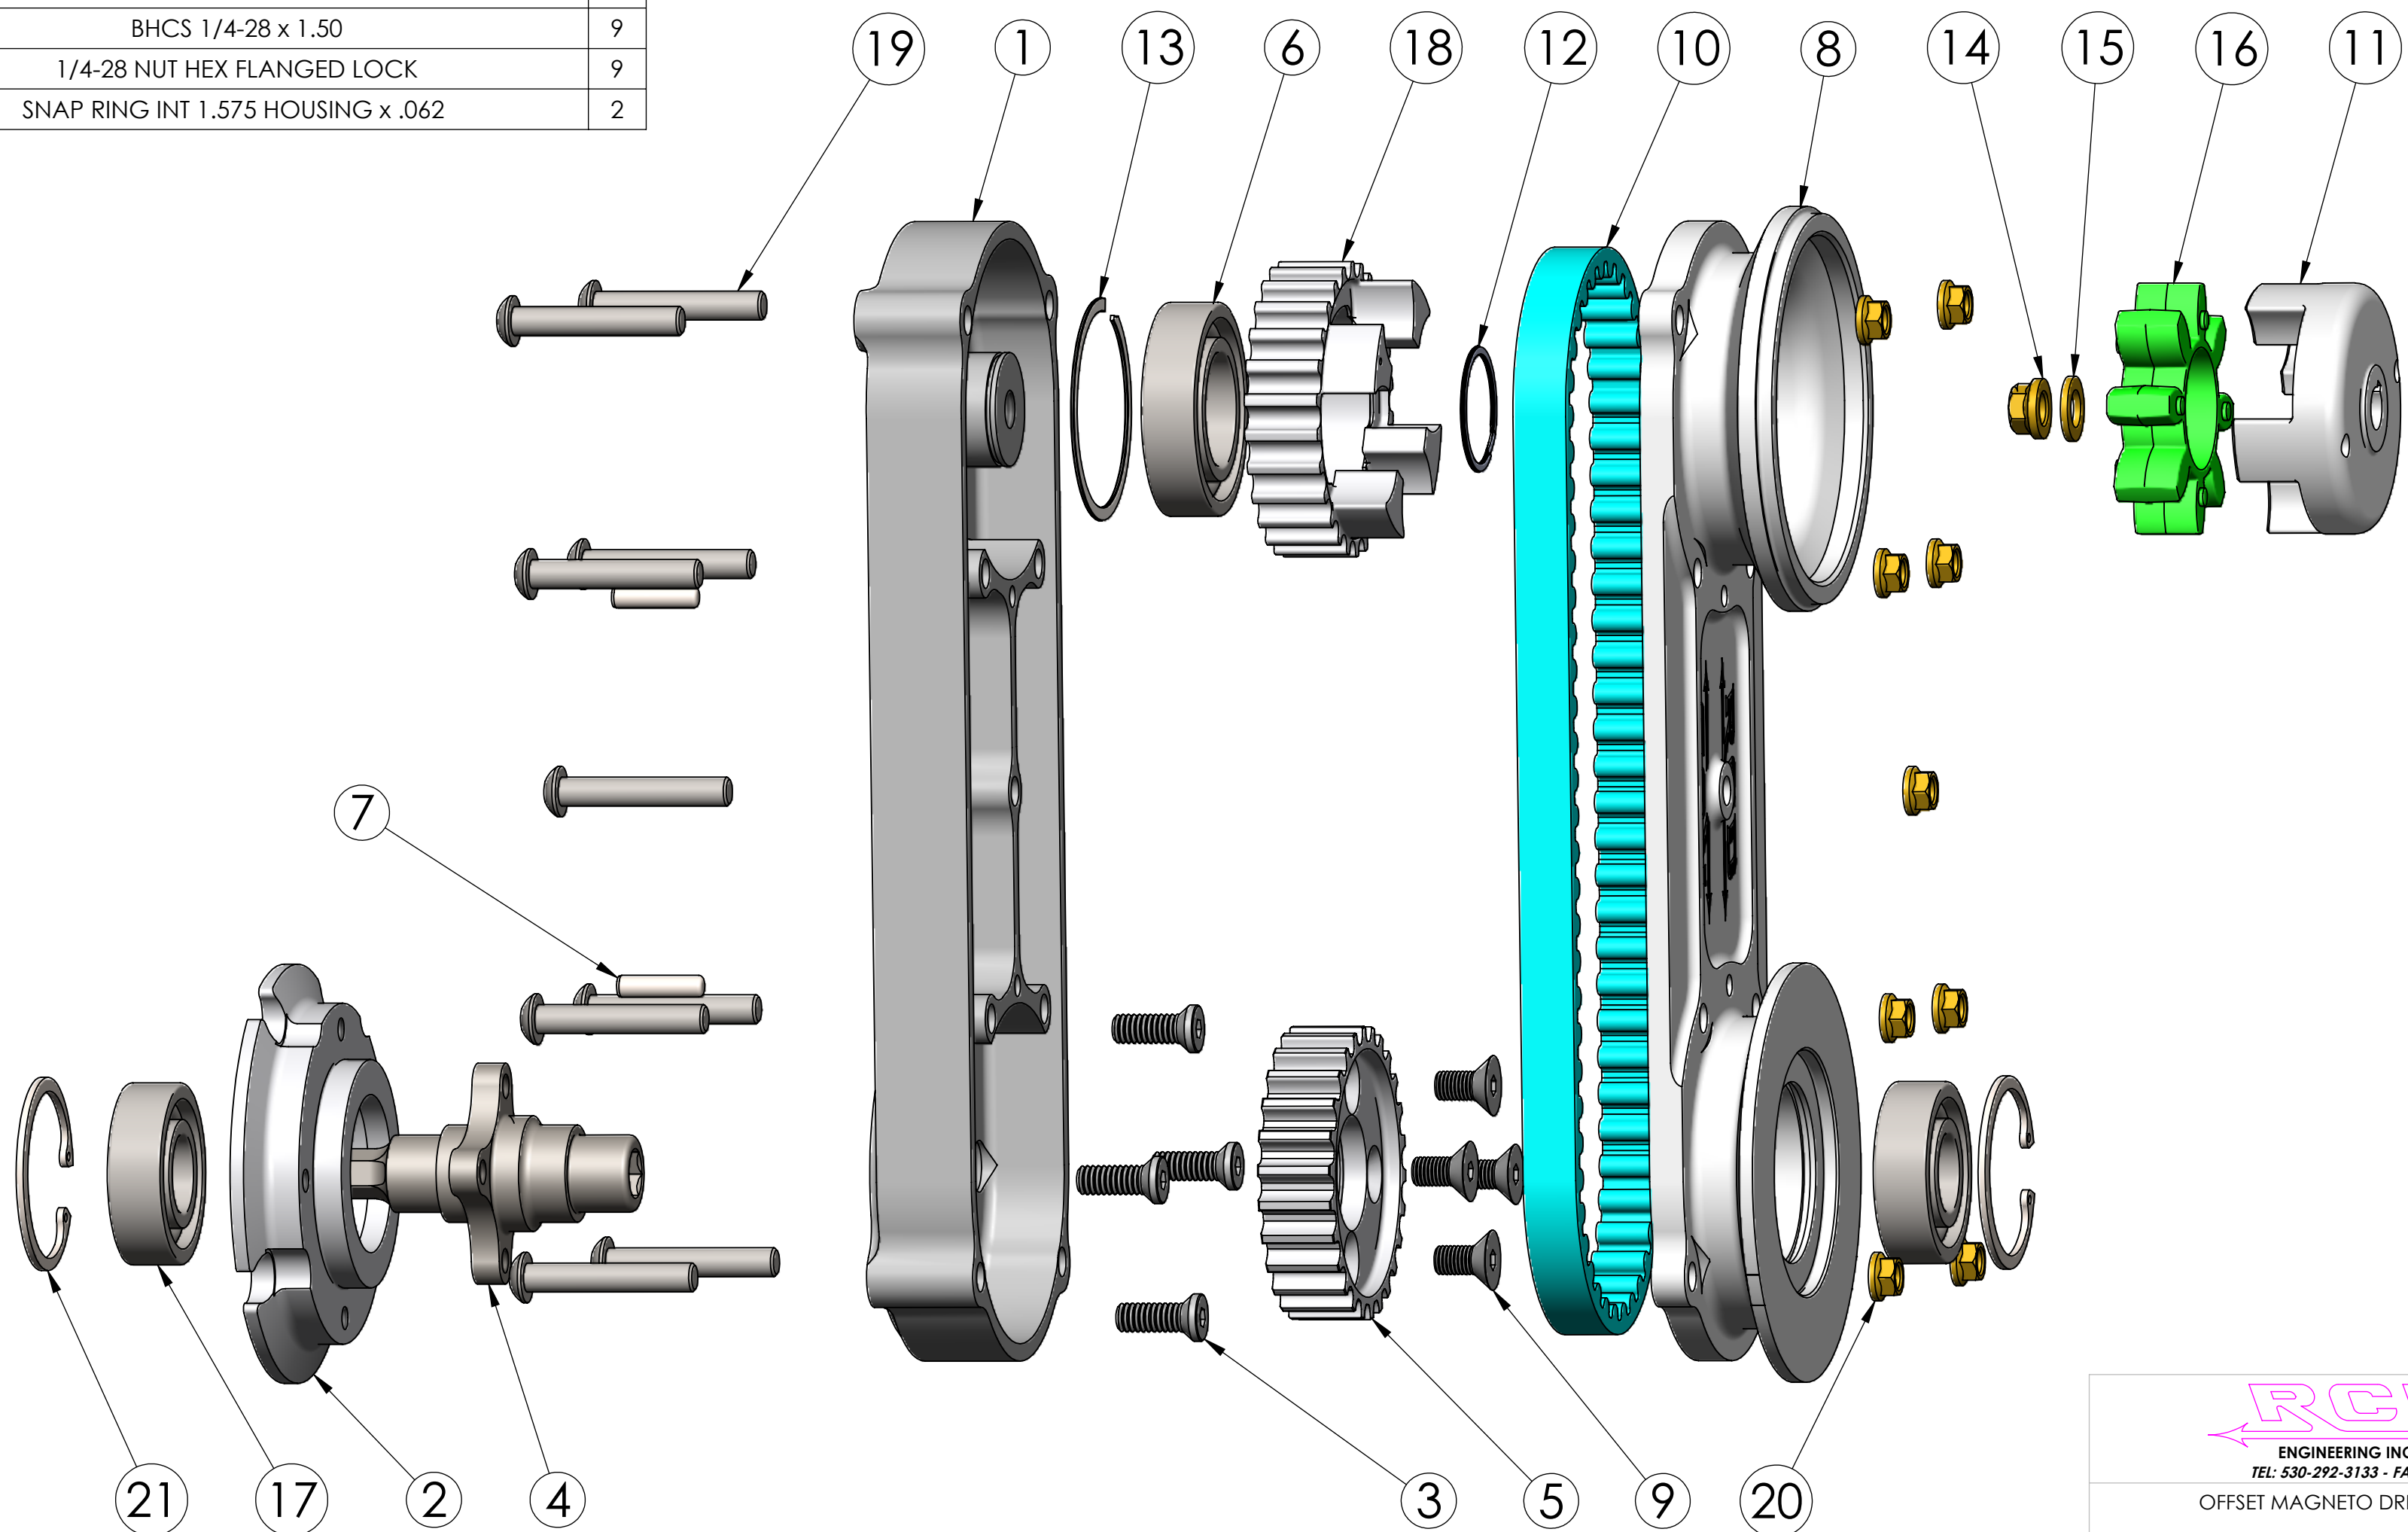

ITEM	PART NO.	DESCRIPTION	QTY
1	302011-01	HOUSING BASE DUAL AND OFFSET DRIVE	1
2	302006-12	MOUNTING FLANGE OFFSET MAGNETO DRIVE BASE	1
3	356901-12	FHCS 1/4-20 x .75 MOD	4
4	302021-05	INPUT DRIVE SHAFT SHORT FOR OFFSET MAG DRIVE	1
5	302031-04	DRIVE SPROCKET OFFSET MAGNETO DRIVE	1
6	350522-20	68 BALL BRG 25 x 47 x 12	1
7	353512-12	3/16 x 0.75 DOWEL PIN	2
8	302011-03	HOUSING FRONT OFFSET MAGNETO DRIVE	1
9	356825-08	FHCS 1/4-28 X 0.50	4
10	1310-544-12	8MGT-544-8m-12 POLYCHAIN BELT	1
11	301830-02	COUPLER HALF MSD MAGNETO	1
12	351032-098	SPIROLOX EXT MED 0.984 SHAFT	1
13	351020-187	SPIROLOX INT LITE 1.875 BORE	1
14	355431-10	5/16-24 NUT HEX FLANGED LOCK	1
15	352503-05	5/16 AN WASHER	1
16	354910-25	ROTEX SPYDER #24 GREEN	1
17	350525-03	62 BALL BRG 17 x 40 x 12	2
18	302031-05	DRIVEN SPROCKET OFFSET AND DUAL MAGNETO DRIVE	1
19	356525-24	BHCS 1/4-28 x 1.50	9
20	355425-60	1/4-28 NUT HEX FLANGED LOCK	9
21	351005-156	SNAP RING INT 1.575 HOUSING x .062	2

  
**ENGINEERING INCORPORATED**  
 TEL: 530-292-3133 - FAX: 530-292-3738  
 OFFSET MAGNETO DRIVE SHORT SHAFT